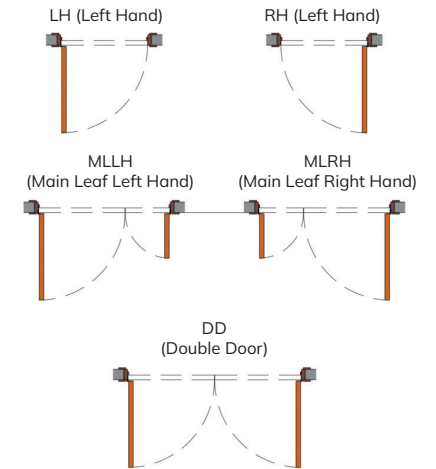

Vision Panel Bead Details

Overclad Bead

- Where flush Cliniglaze is not used, either standard beading is available, or PVC Overclad beading as shown above.
- The overlaid bead is a solid timber bead wrapped in a high impact PVC material providing a flush, easy to clean, glazing bead.

DorSuite's performance doorsets are available in various configurations to meet the needs of any project. They can be single or double doorsets (either equal or leaf & a half pairs), and as single or double swing. All doorset choices include full height doors, with the option of glazed or unglazed overpanels, side lights, or fanlights. Overpanels can be installed with or without a transom.

Single Leaf

Double Leaf

Leaf & a half

Door Handings

Standard Leaf Size Table

FD30 Sizes

Configuration	FD30 Max door leaf width
Single Leaf - When the door has a latch	1411mm (@2404mm Height)
Single Leaf - Unlatched	1153mm (@2900mm Height)
Double Leaf - When the door has a latch	1181mm (@2404mm Height)x2
Double Leaf - Unlatched	1103mm (@2900mm Height)x2
Door leaf size max width per leaf	FD30 Max door leaf height
Single Leaf - When the door has a latch	3125mm (@1085mm width)
Single Leaf - Unlatched	3145mm (@1050mm width)
Double Leaf - When the door has a latch	3095mm (@1050mm width)x2
Double Leaf - Unlatched	3045mm (@1050mm width)x2

FD60 Sizes

Door leaf size max height per leaf	FD60 Max door leaf width
Single Leaf - When the door has a latch	1384mm (@2441mm Height)
Single Leaf - Unlatched	1359mm (@2685mm Height)
Double Leaf - When the door has a latch	1142mm (@2300mm Height)x2
Double Leaf - Unlatched	1117mm (@2336mm Height)x2
Door leaf size max width per leaf	
Single Leaf - When the door has a latch	3050mm (@825mm width)
Single Leaf - Unlatched	3000mm (@825mm width)
Double Leaf - When the door has a latch	2850mm (@825mm width)x2
Double Leaf - Unlatched	2800mm (@825mm width)x2