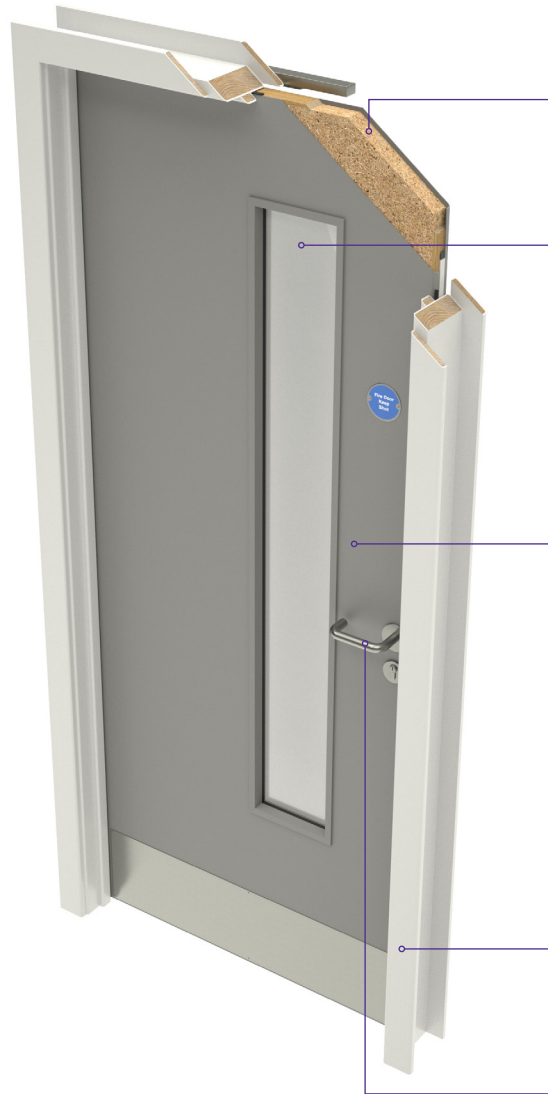

ImpactSuite

Certified. Compliant. Complete.

The **ImpactSuite** builds upon the DesignSuite's functionality, offering additional features specifically designed for high-durability environments. These doors maintain compliance with FD30s and FD60s fire ratings and DDA accessibility recommendations. The key differentiator is the encapsulated PVC impact protection, giving a distinctive appearance which is easy to clean, and protects the door from impact damage.

ImpactSuite Features

1. **Core** – A range of cores are available to achieve essential fire and acoustic performance ratings, at a base level.
2. **Vision Panel** – Specified in a size and position in accordance with BS 8300 recommendations, with glass to meet fire and acoustic performance requirements. Cliniglaze & Cliniglaze Flush options are also available for discreet and secure observation. Beading is available in bolection and overlaid style.
3. **Finishes** – Solid 'through-colour' PVC facing materials resist abuse and maintain their appearances in high traffic areas.
4. **Fire ratings** – From NFR to FD90s (our PyroSuite doors can be made with some impact properties).
5. **Acoustic ratings** – Up to 43RWdb (Our AudioSuite doors can be made with some impact properties).
6. **Frame** – Options for both loose stop and rebated frames. There is also the option for encapsulated frame finishes as well.
7. **Ironmongery** – A wide range of ironmongery & access control products in a selection of styles and finishes.

Vision Panel Bead Details

Overclad Bead

- Where flush Cliniglaze is not used, either standard beading is available, or PVC Overclad beading as shown above.
- The overlaid bead is a solid timber bead wrapped in a high impact PVC material providing a flush, easy to clean, glazing bead.